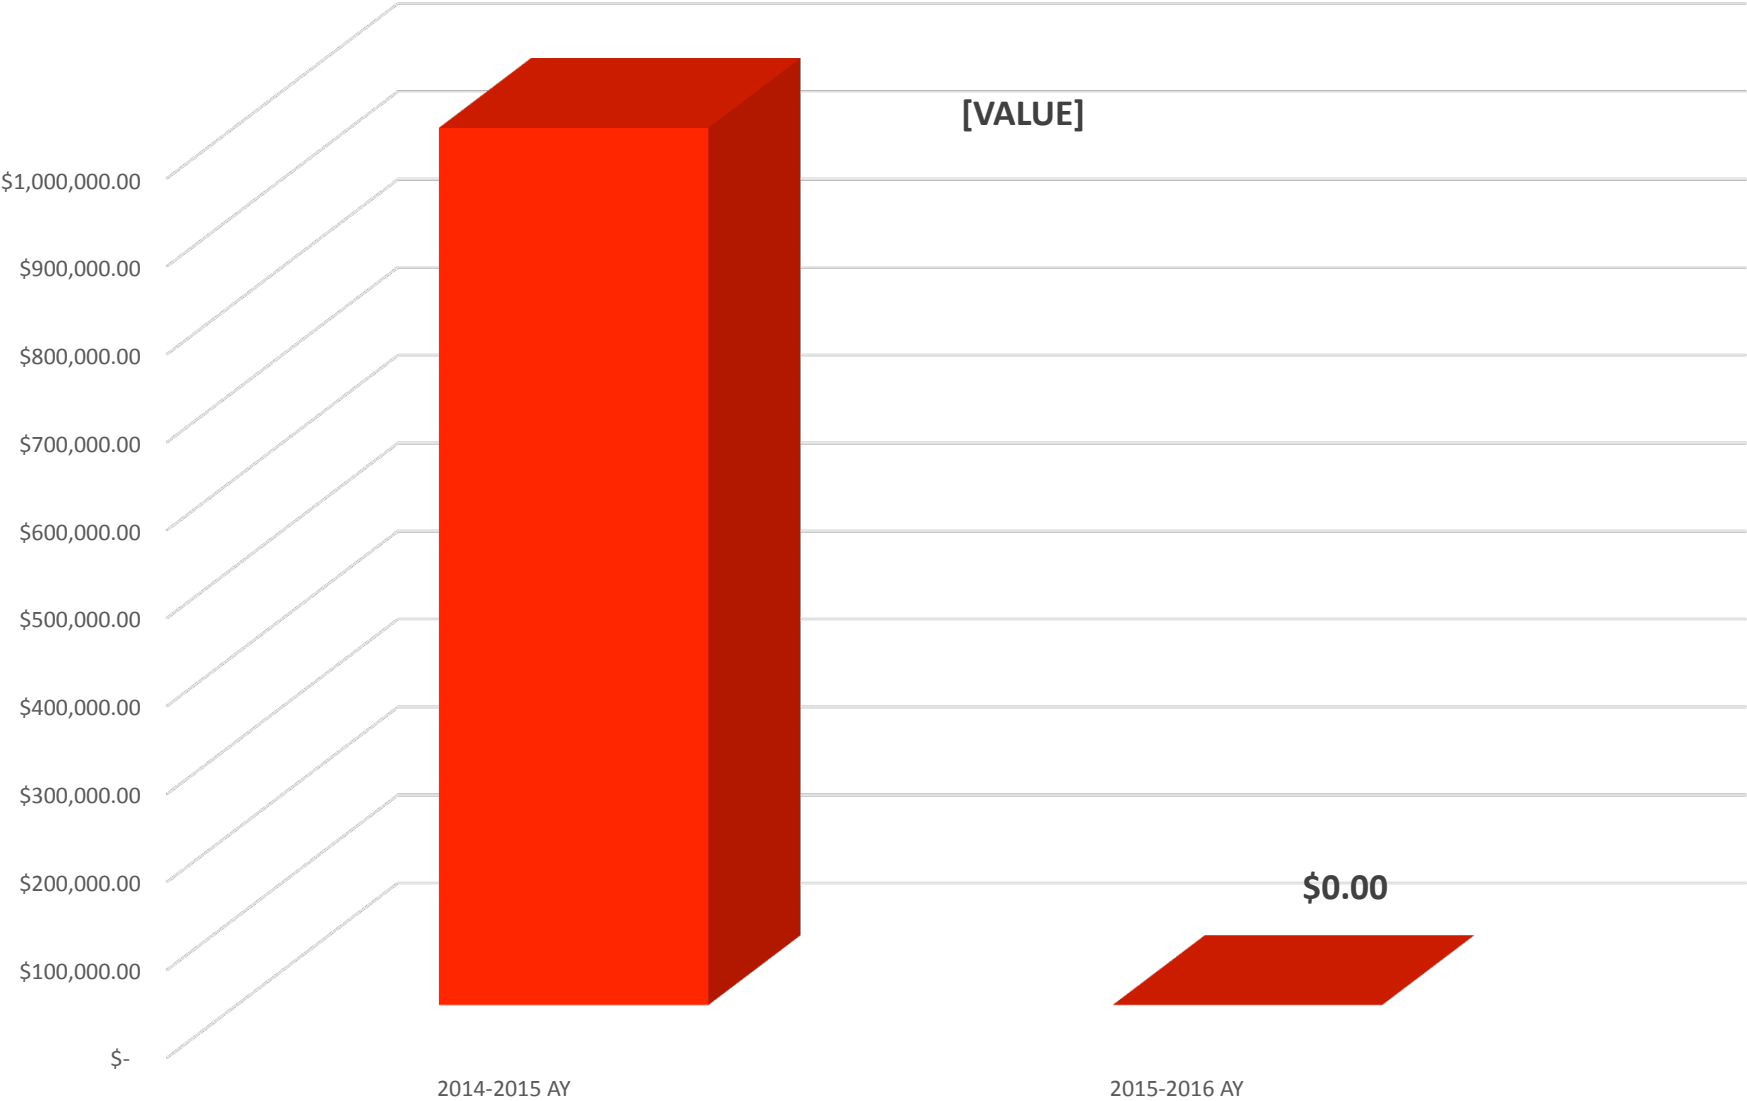

MA 153 Pre and Post Transformation – Grade Distribution

MA15300 Pre Fall 2014 - 1,134 Students MA15300 Post Fall 2015 - 1,021 Students

Course GPA Comparison

Textbook\Software Costs
for 7,672 Students in MA 15300,1580,16010 and 16020